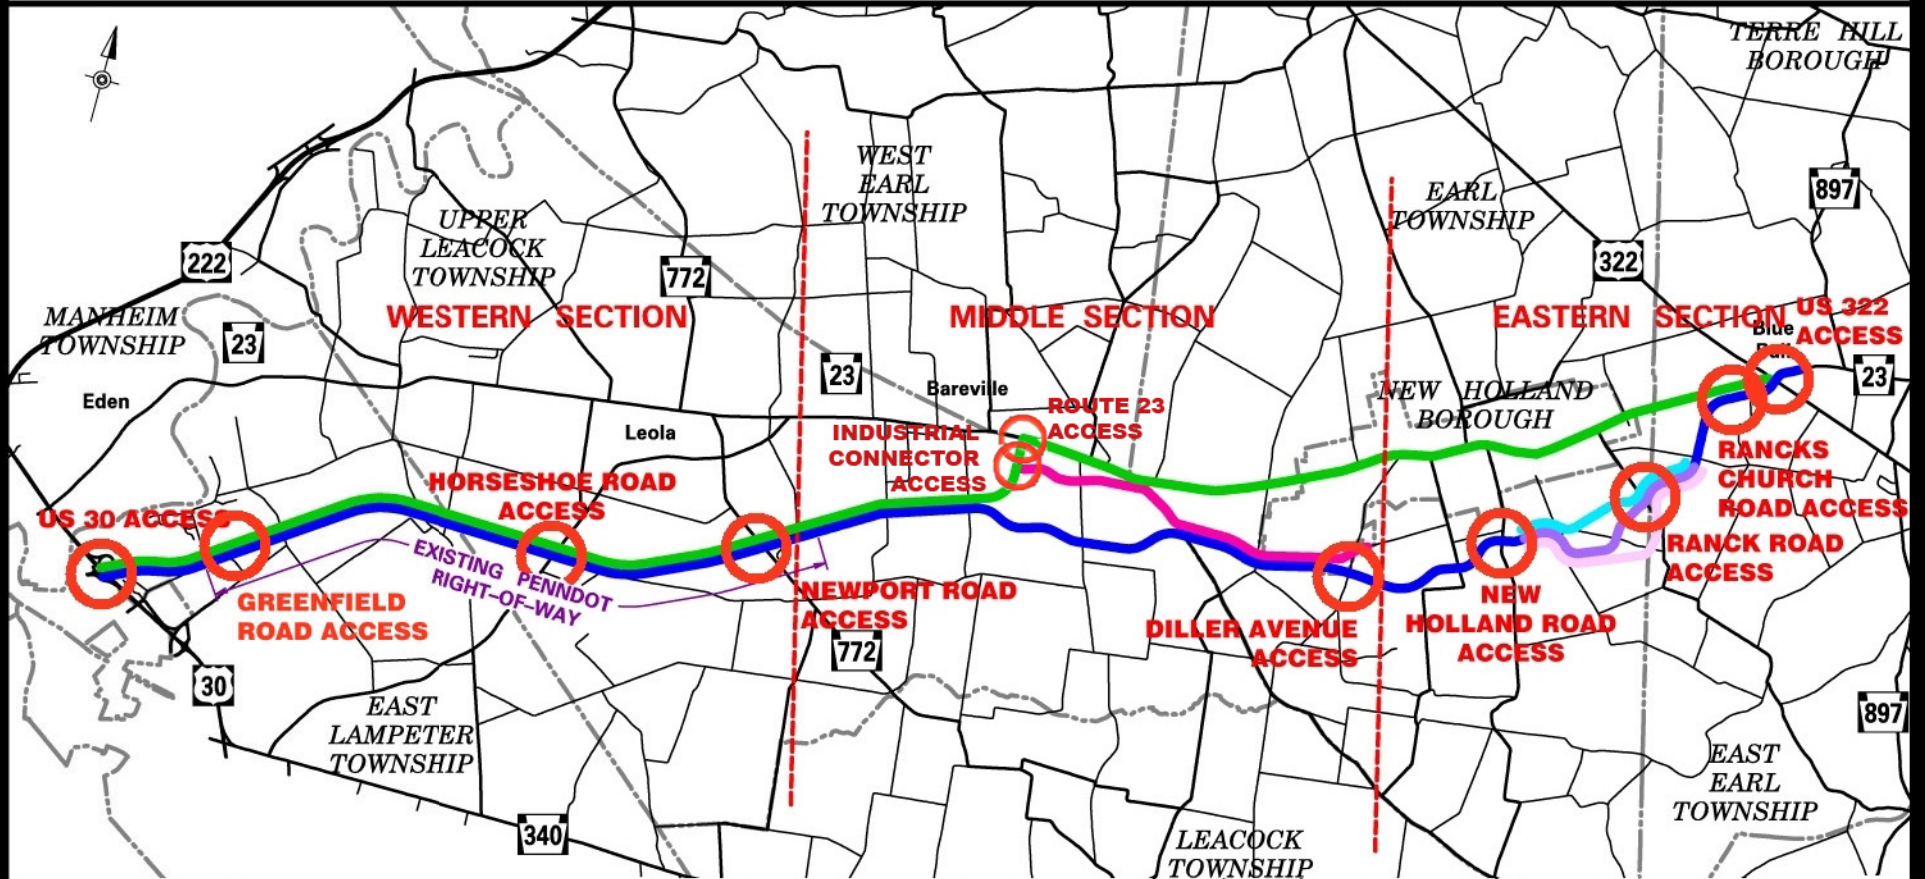

SR 0023, SECTION EIS

BAREVILLE CONNECTOR ALTERNATIVE (2 LANE)

- BAREVILLE CONNECTOR
- INDUSTRIAL CONNECTOR

SOUTHERN ALTERNATIVE (2 LANE)

- SOUTHERN ALTERNATIVE
- NORTH OPTION
- MIDDLE OPTION
- SOUTH OPTION

ACCESS POINT